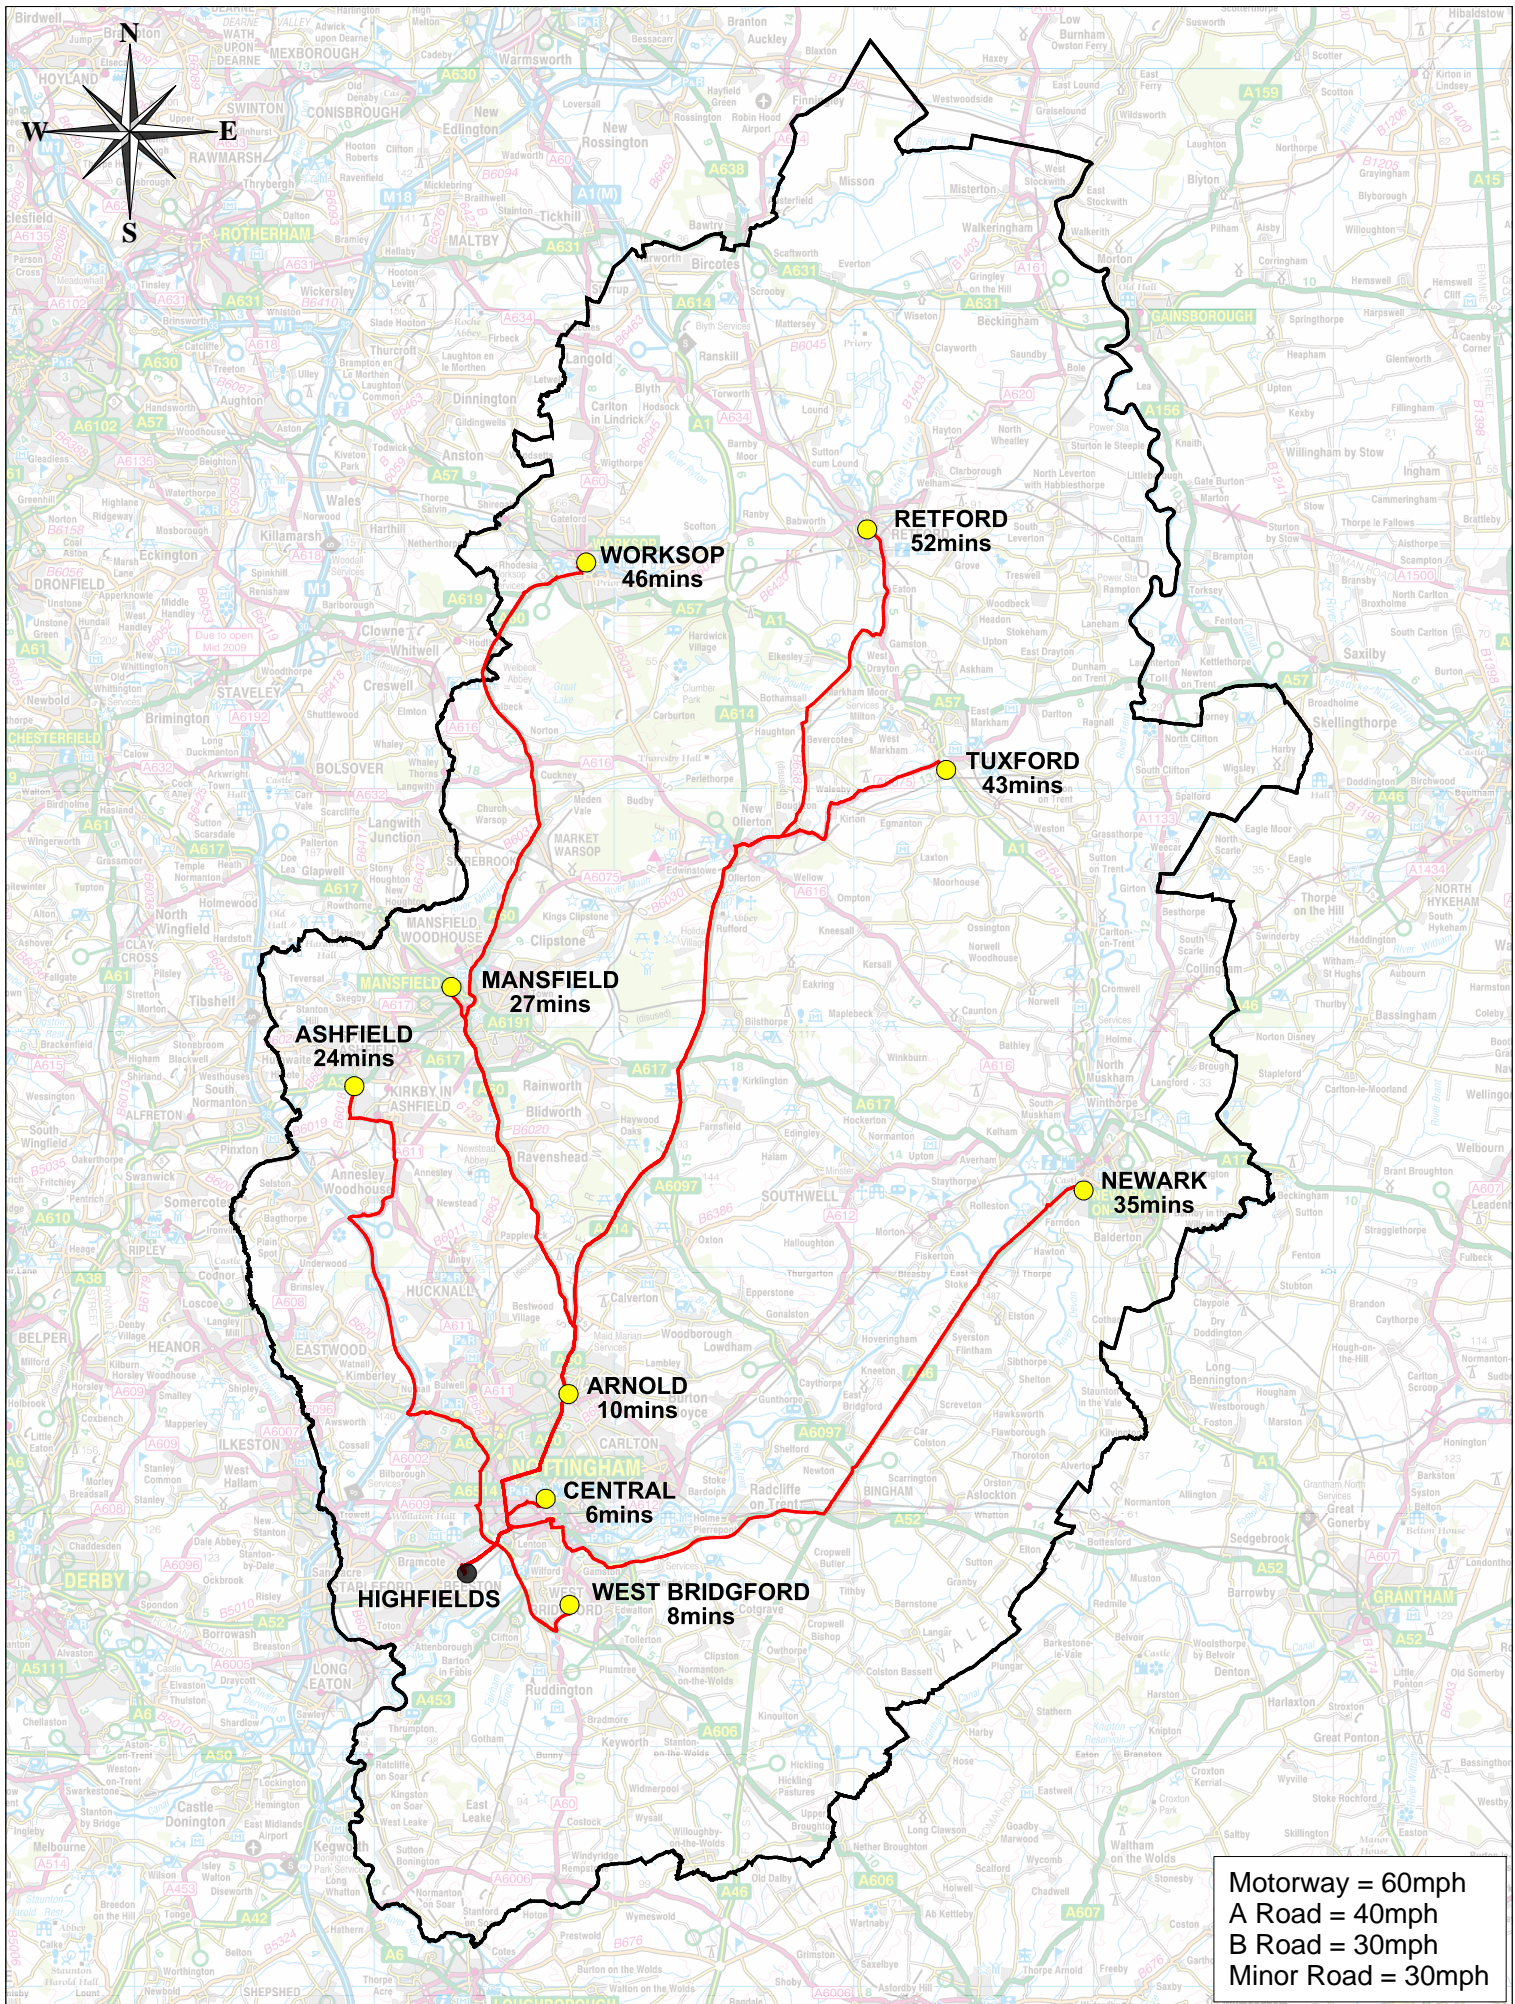

Map 3: Travel Times From Highfields Fire Station

Motorway = 60mph
 A Road = 40mph
 B Road = 30mph
 Minor Road = 30mph

NOTTINGHAMSHIRE
Fire & Rescue Service
Creating Safer Communities

Ordnance Survey
 This map is reproduced from Ordnance Survey material with the permission of Ordnance Survey on behalf of the Controller of Her Majesty's Stationary Office © Crown copyright. Unauthorised reproduction infringes Crown copyright and may lead to prosecution or civil proceedings. Licence number LA100016825, 2009